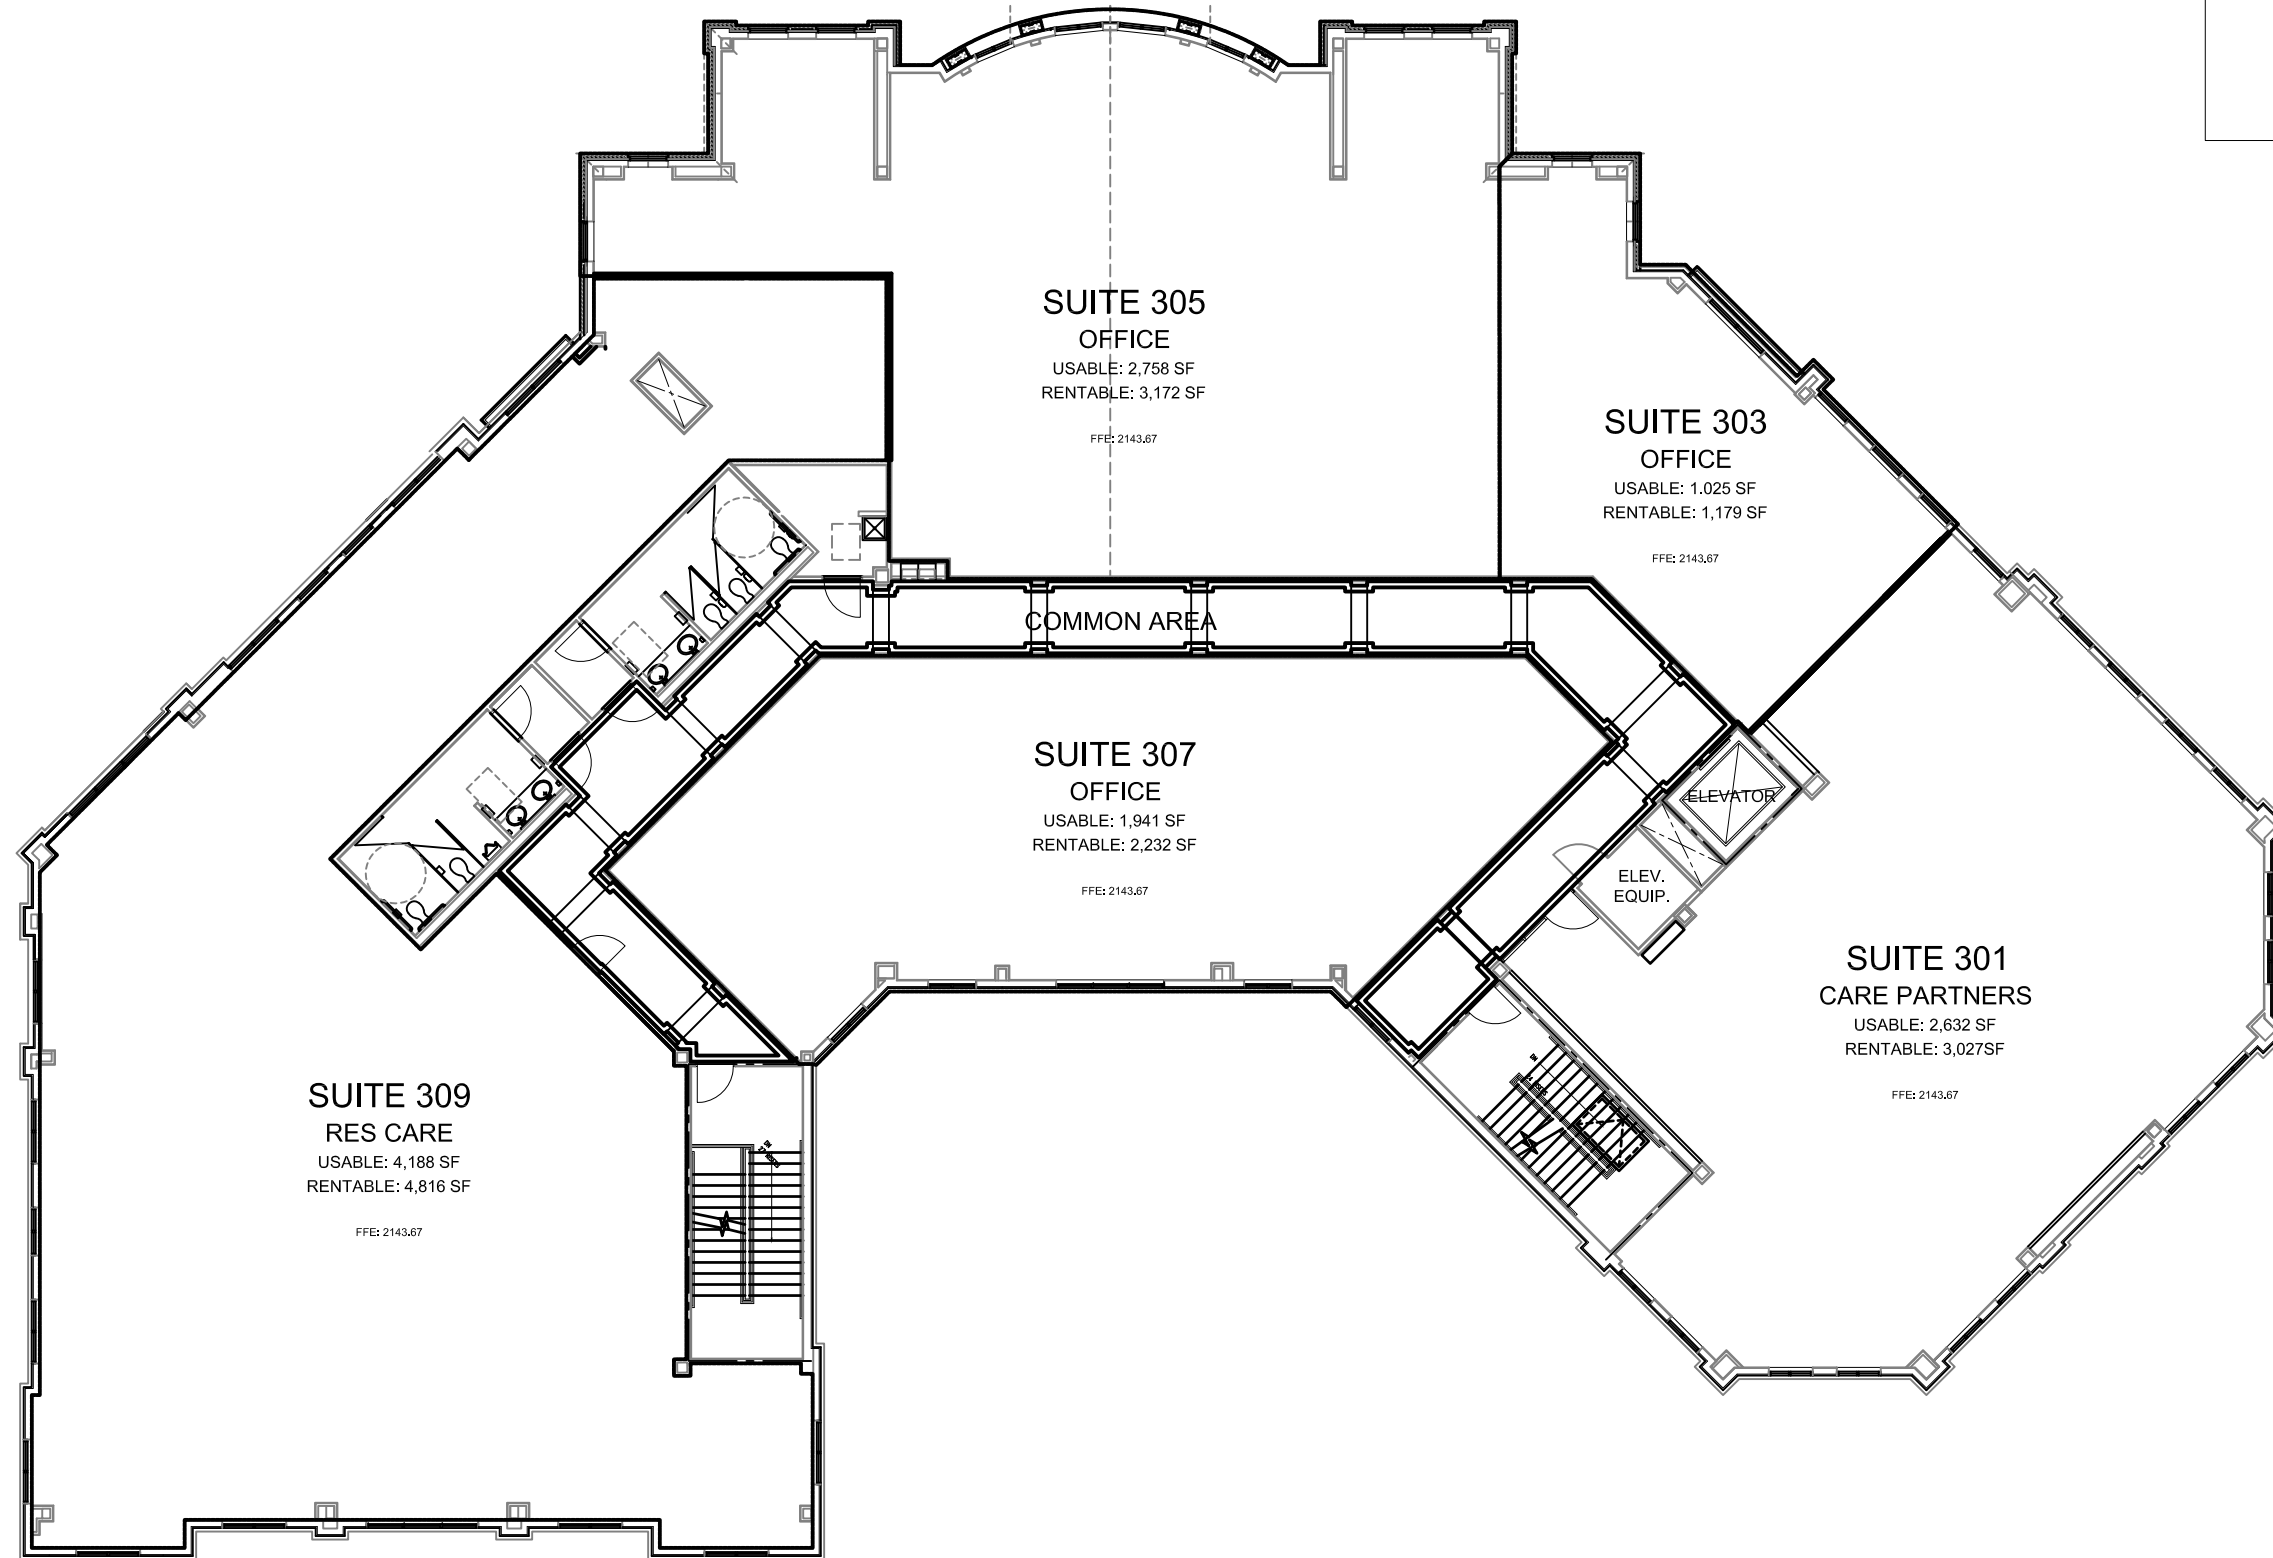

Building Street Address:
40 North Merrimon Avenue
Asheville, NC 28804

Reynolds Mountain
Development Group

REYNOLDS VILLAGE

BUILDING 508

WOODFIN, NORTH CAROLINA

3rd Floor: Commercial Leasing Plan

This information has been secured from sources we believe to be reliable, but we make no representations or warranties, expressed or implied, as to the accuracy of the information. References to square footage are approximate. Buyer must verify the information and bears all risk for any inaccuracies.

September 30, 2009