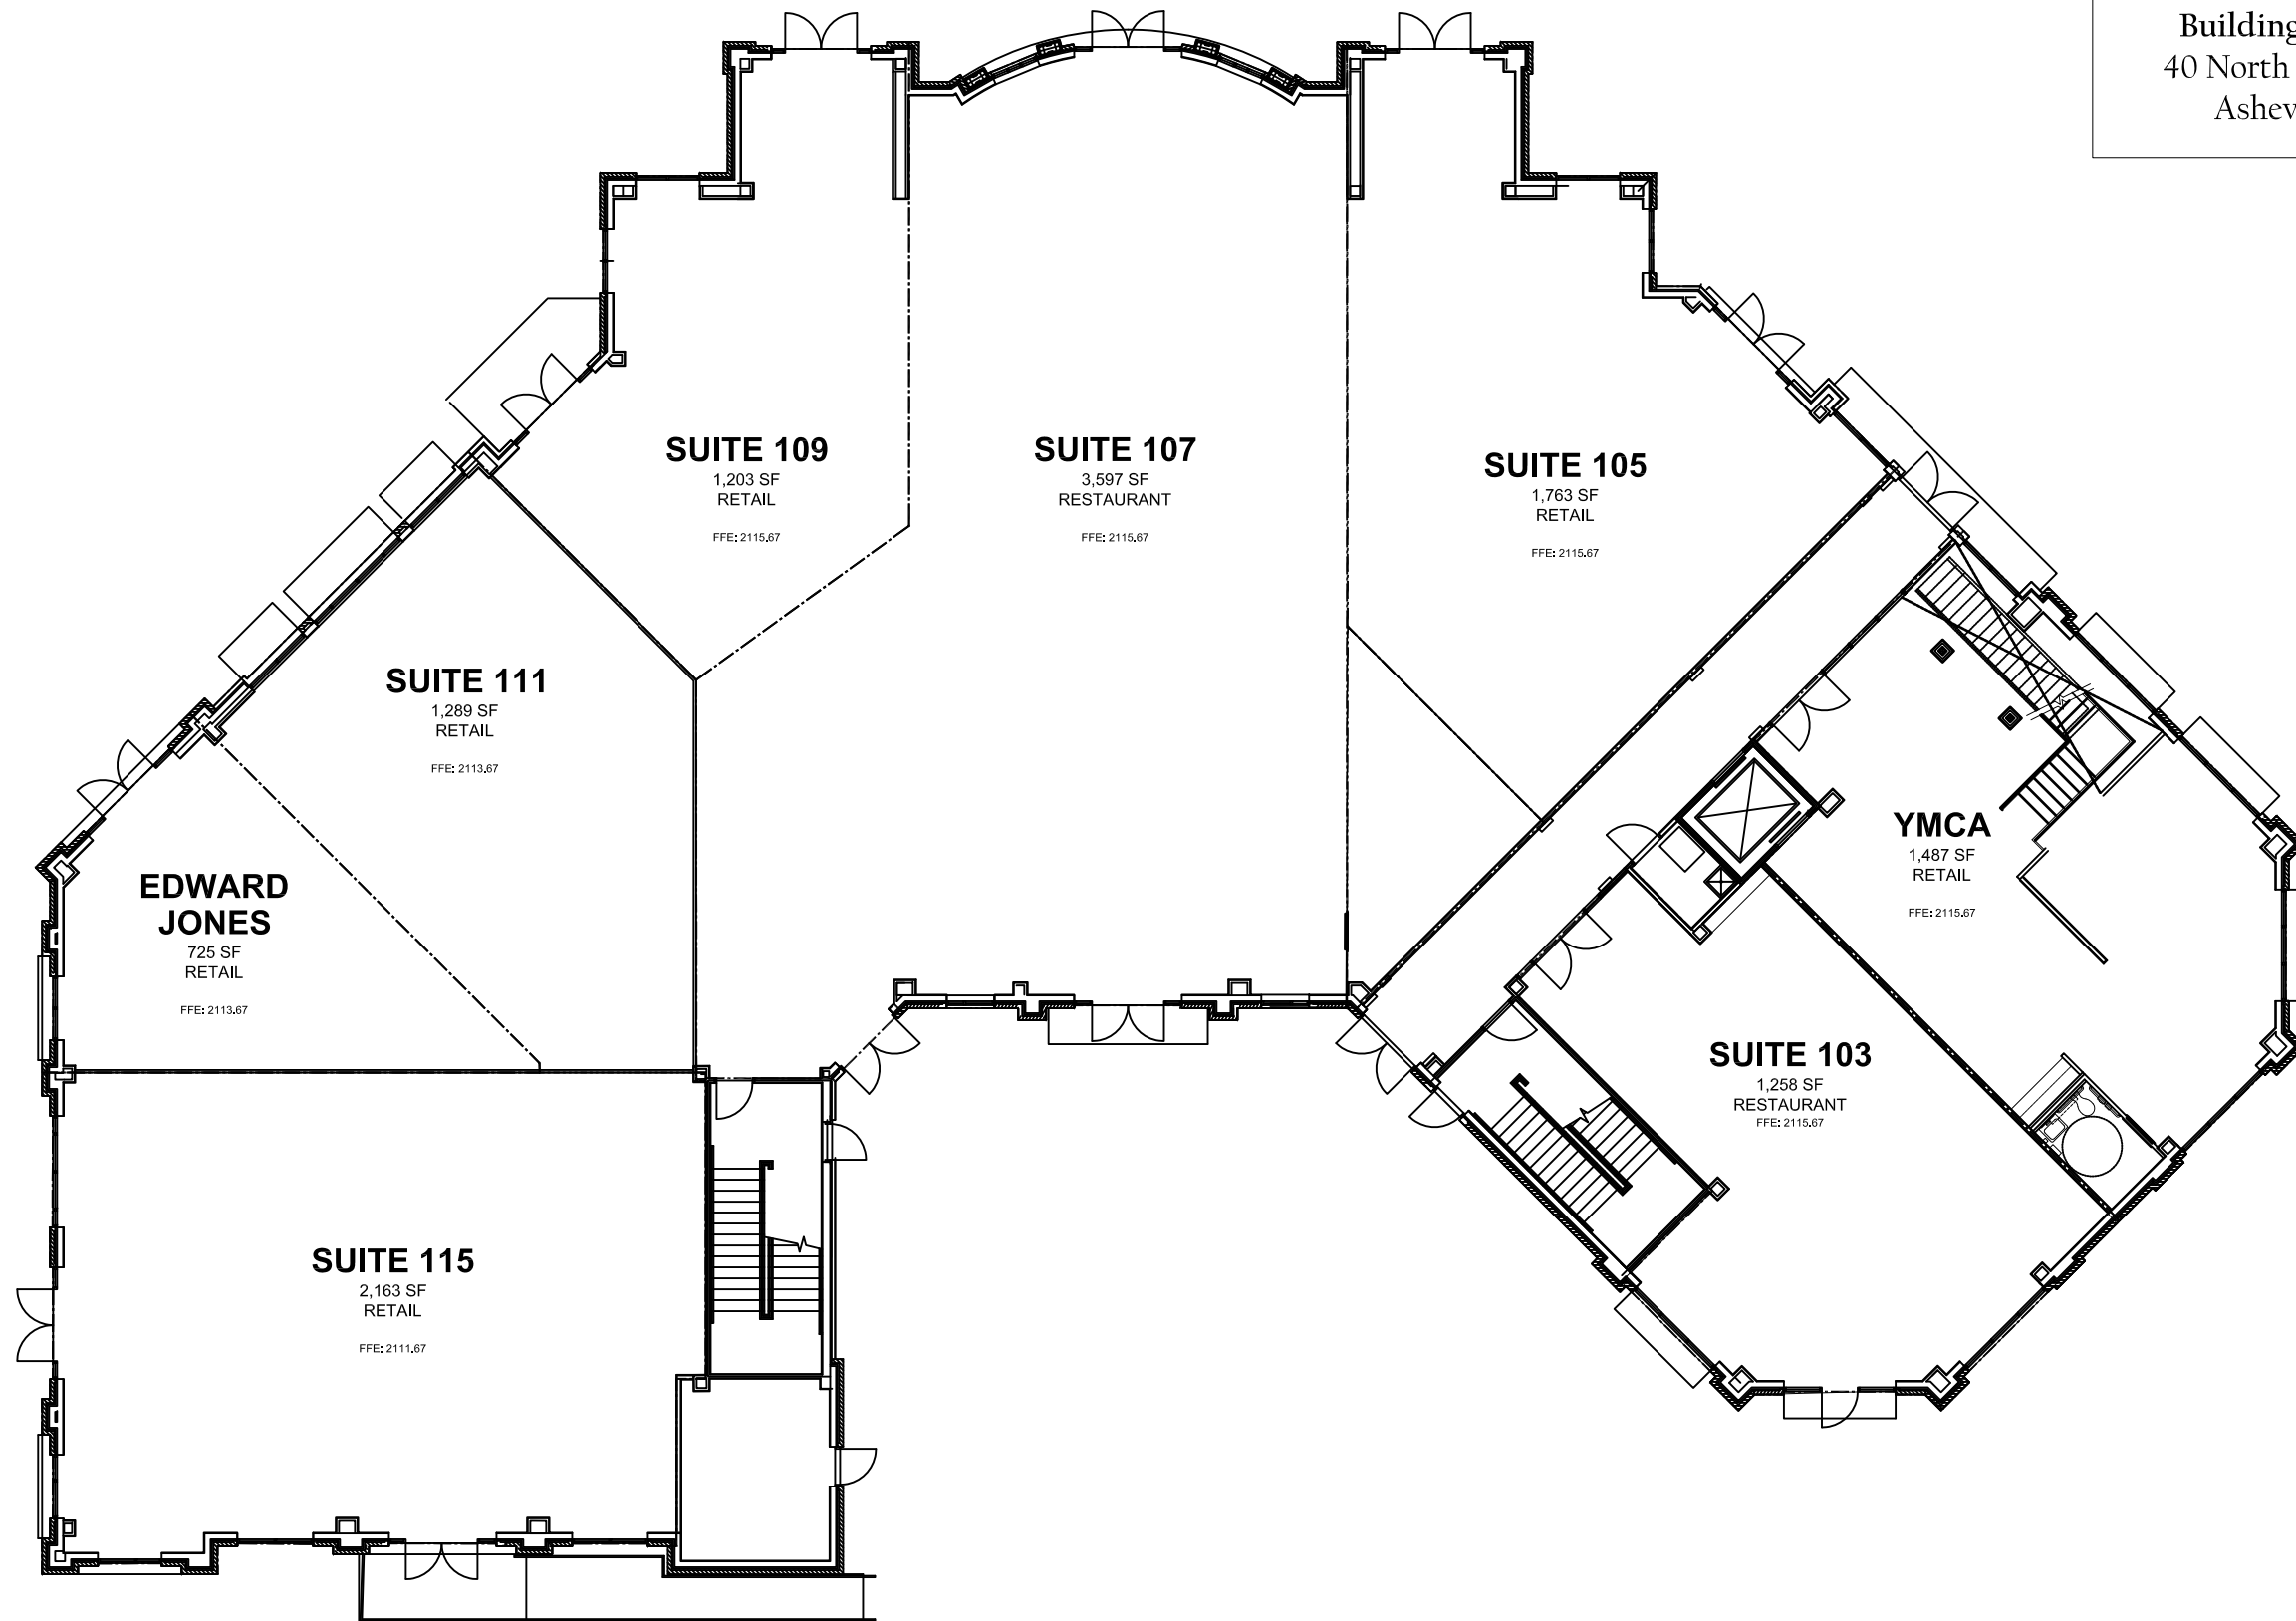

Building Street Address:  
40 North Merrimon Avenue  
Asheville, NC 28804